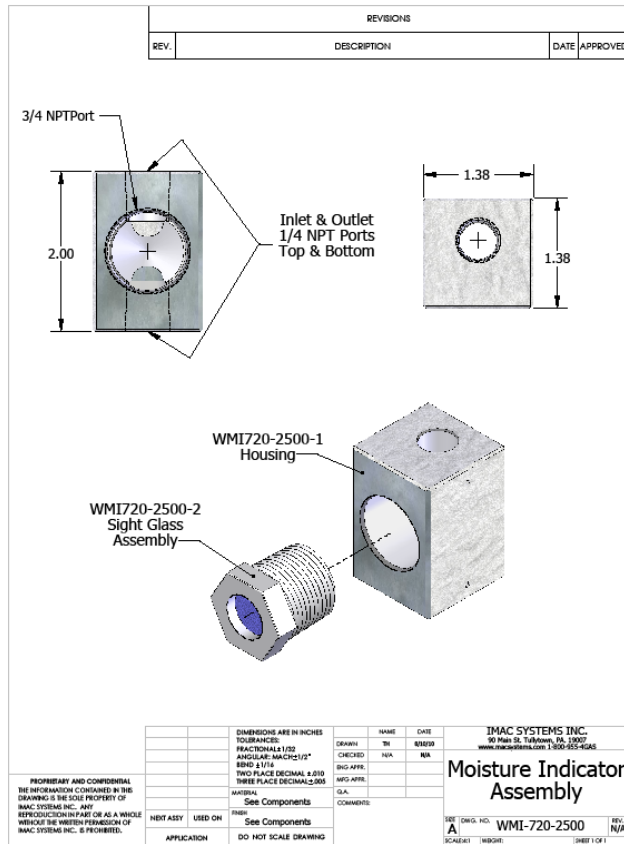

IMAC Moisture Indicator

"Tattle-Tail" Moisture Indicator

- Large visual indicator featuring color changing silica gel (Blue to Pink)
- Standard 1/4" Female NPT Inlet x 1/4" Female NPT Outlet
- Stainless Steel Body
- Easy Change-Out Indicator Plug
- 1500 PSIG Maximum Allowable Pressure